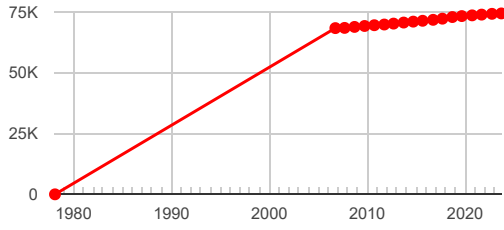

Finance

FINANCE	No
LAST CHECKED ON	01/10/2024

Write Off (MIAFTR)

WRITE-OFF (MIAFTR)	No
--------------------	----

Condition Alerts

CONDITION ALERT	No
-----------------	----

Scrapped

SCRAPPED	No
VIC	No

Stolen

STOLEN	No
--------	----

Mileages

DISCREPANCY **No**

DATE	READING	SOURCE
Historical Readings		
13/09/2023	74,375 Miles	MOT
28/09/2022	74,212 Miles	MOT
07/09/2021	73,890 Miles	MOT
18/09/2020	73,581 Miles	MOT
29/08/2019	73,286 Miles	MOT
11/09/2018	72,889 Miles	MOT
05/09/2017	72,222 Miles	MOT
23/09/2016	71,746 Miles	MOT
28/08/2015	71,354 Miles	MOT
12/09/2014	71,005 Miles	MOT
20/09/2013	70,625 Miles	MOT
07/09/2012	70,194 Miles	MOT
27/09/2011	69,815 Miles	MOT
20/09/2010	69,530 Miles	MOT
22/09/2009	69,215 Miles	MOT
12/09/2008	68,834 Miles	MOT
07/09/2007	68,428 Miles	MOT
28/09/2006	68,340 Miles	MOT