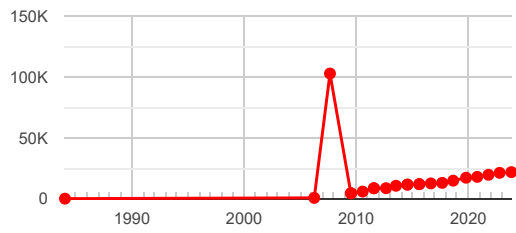

Stolen

STOLEN	No
--------	----

Mileages

Found 1 major issue

● DISCREPANCY Yes

DATE	READING	SOURCE
Historical Readings		
31/10/2023	21,794 Miles	MOT
15/10/2022	21,227 Miles	MOT
18/10/2021	19,619 Miles	MOT
16/10/2020	17,898 Miles	MOT
18/10/2019	17,210 Miles	MOT
24/08/2018	14,786 Miles	MOT
31/08/2017	12,970 Miles	MOT
27/08/2016	12,545 Miles	MOT
20/08/2015	11,921 Miles	MOT
11/08/2015	11,913 Miles	MOT
30/07/2014	11,535 Miles	MOT
22/07/2014	11,534 Miles	MOT
18/07/2013	10,580 Miles	MOT
29/08/2012	8,598 Miles	MOT
03/08/2011	8,545 Miles	MOT
27/07/2011	8,545 Miles	MOT
28/07/2010	5,816 Miles	MOT
17/07/2009	4,441 Miles	MOT
09/07/2009	4,441 Miles	MOT
29/08/2007	102,882 Miles	MOT
03/04/2006	642 Miles	MOT