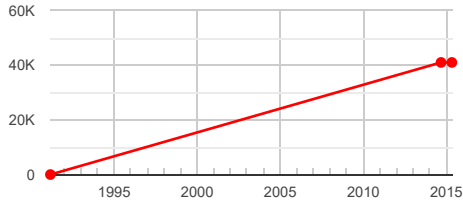

Stolen

STOLEN No

Mileages

DISCREPANCY No

DATE	READING	SOURCE
Historical Readings		
01/05/2015	41,000 Miles	DVLA
05/09/2014	41,000 Miles	DVLA

Service History

SERVICE HISTORY

Request the Digital Service History for this vehicles