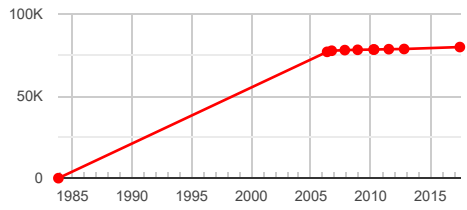

Stolen

STOLEN	No
--------	----

Mileages

DISCREPANCY No

DATE	READING	SOURCE
Historical Readings		
21/06/2017	79,912 Miles	MOT
19/10/2012	78,730 Miles	MOT
08/07/2011	78,611 Miles	MOT
15/04/2010	78,407 Miles	MOT