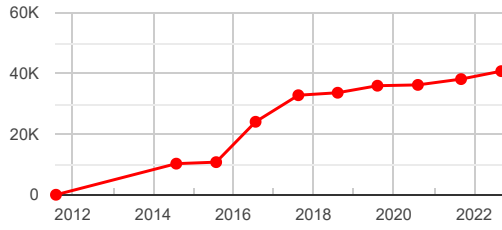

Stolen

STOLEN	No
--------	----

Mileages

DISCREPANCY **No**

DATE	READING	SOURCE
Historical Readings		
05/09/2022	40,753 Miles	MOT
04/09/2021	38,130 Miles	MOT
07/08/2020	36,218 Miles	MOT
05/08/2019	35,951 Miles	MOT
08/08/2018	33,635 Miles	MOT
15/08/2017	32,816 Miles	MOT
22/07/2016	24,060 Miles	MOT
29/07/2015	10,750 Miles	MOT
31/07/2014	10,255 Miles	MOT